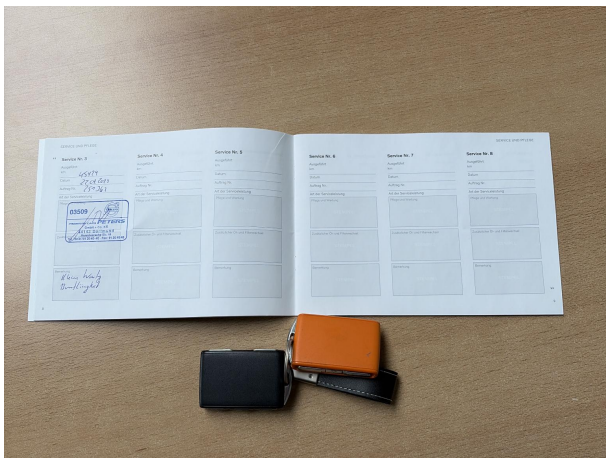

ACCUCERTIFICAAT PREVIEW

CERTIFICAATNUMMER: EABD46C6-8380-47C1-8F5F-8AA354FDA5C6

MERK: Volvo MODEL: XC40 T4/T5 - 10,7 kWh	KILOMETERSTAND: 47619 km VIN: YV1XZ88VFM2611534 DATEM EN TIJD: 09-04-2026 11:13	UITGEVOERD DOOR: 135097 - CarTEAM Auto Dijkwel

VOERTUIG

REGULATIE

EVALUATIE

GEZONDHEIDSTOESTAND (SOH)

89,2 %

ENERGIE 8kWh | 9kWh

WLTP-BEREIK 40km | 45km

CONTROLER

- Accu-beheersysteem (BMS) ✓
- Accusensor ✓
- Accu-metingen ✓
- Accu-volspanningen ✓
- Voertuigcommunicatie ✓

GOEDE GEZONDHEID - GEEN AFWIJINGEN ONTDEKT

Op basis van de gedetailleerde batterijdiagnose die is uitgevoerd met de AVILOO FLASH Test, certificeren we hierbij dat de aandrijf(batterij) van dit voertuig in goede staat is. De aandrijf(batterij) is daarom officieel AVILOO Certified.

Marcus Berger
Dr. Marcus Berger, CEO

Ga voor meer informatie over deze test naar aviloo.com/ft-preview
Scan de QR-code voor het originele rapport.